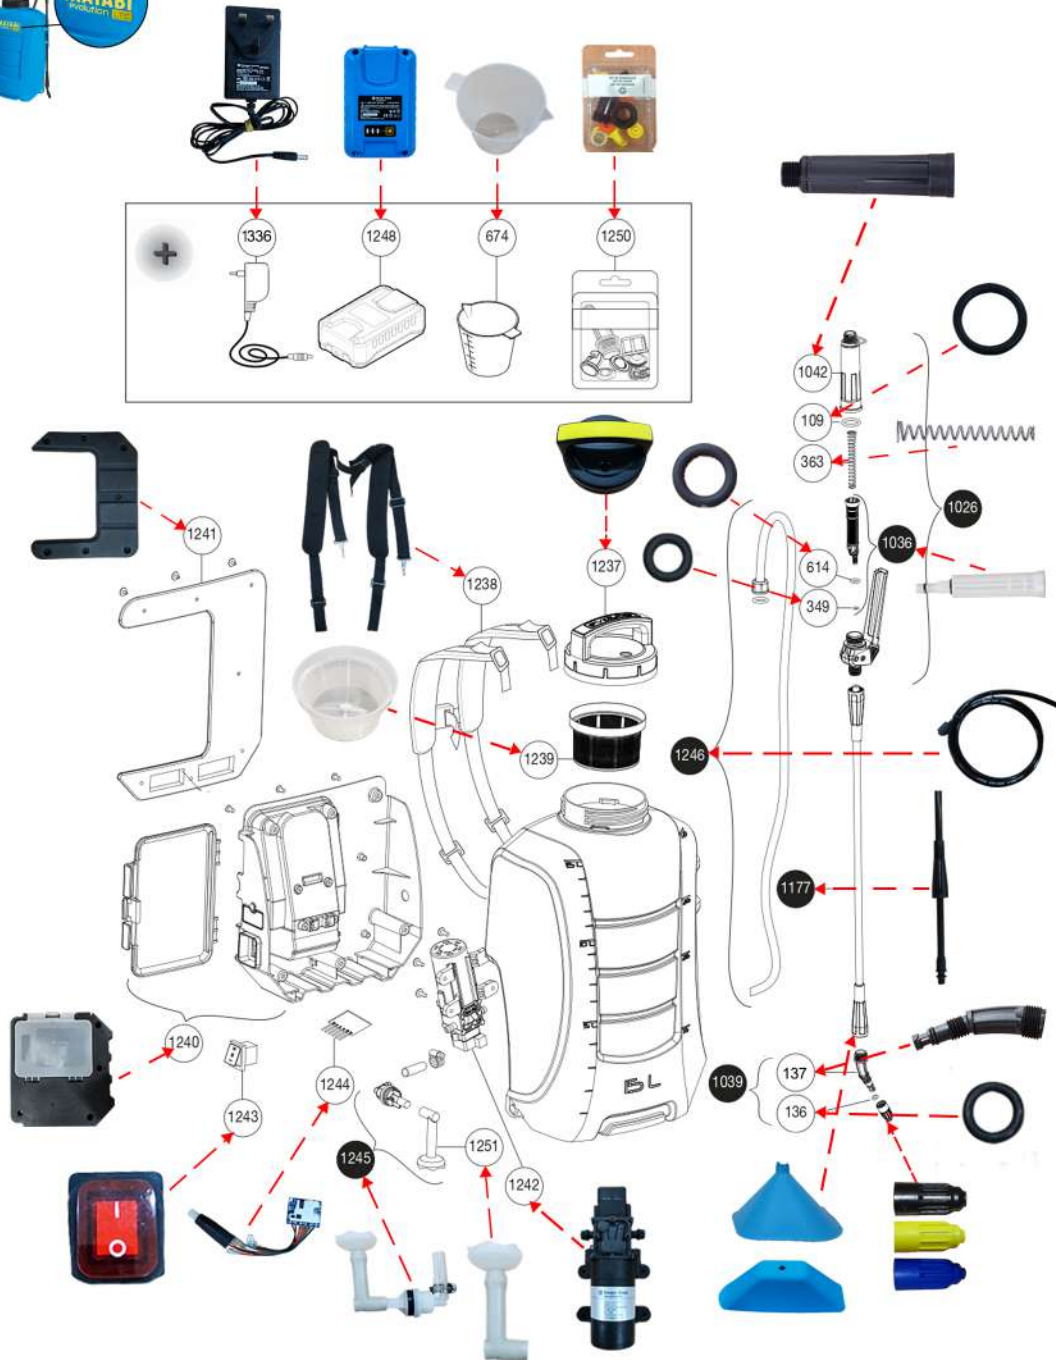

MATABI evolution LT 10L Parts

No	Part No.	Description	Packs	Price (RM)
1	-	MATABI herbi LT 15	1 Set	
2	-	MATABI evolution 15 LTC	1 Set	
3	1042	Grip	1 Unit	
4	1039	Adjustable yellow cone nozzle	1 Unit	
5	1177	0.65m Tube with Nuts	1 Unit	
6	883-E	Evolution Complete Handle	1 Set	
7	349	Round Gasket AN-3	5 Units	
8	614-E	Round Gasket AN-8V	5 Units	
9	904-E	Evolution Lance Filter (with gasket)	1 Unit	
10	363	Filter Spring	3 Units	
11	PR-V	Pressure Regulator (<i>Matabi herbi 1.5 Bar</i>)	1 Unit	
12	1246	LTC Hose	1 Unit	
13	1237	LTC – Tank Cover	1 Unit	
14	1238	LTC - Strap	1 Unit	
15	1239	LTC – Tank Filter	1 Unit	
16	1240	Complete Tank Base	1 Unit	
17	1241	Backrest with Screws	1 Unit	
18	1242	Pump – (<i>MATABI evolution 15 LTC</i>)	1 Unit	
19	1242	Pump – (<i>MATABI herbi LT 15</i>)	1 Unit	
20	1243	3 Position Switch (<i>MATABI evolution 15 LTC</i>)	1 Unit	
21	1243	Switch (<i>MATABI herbi LT 15</i>)	1 Unit	
22	1244	Electronic Board (<i>MATABI evolution 15 LTC</i>)	1 Unit	
23	1244	Electronic Board (<i>MATABI herbi LT 15</i>)	1 Unit	
24	1248	18V Battery LI-ION (<i>MATABI evolution 15 LTC</i>)	1 Unit	
25	1248	10.8V Battery LI-ION (<i>MATABI herbi LT 15</i>)	1 Unit	
26	1245	Absorption System	1 Unit	
27	1251	Absorption Filter	1 Unit	
28	1336	Charger - (<i>MATABI evolution 15 LTC</i>)	1 Unit	
29	1336	Charger – (<i>MATABI herbi LT 15</i>)	1 Unit	

Remark: **The price stated is including of delivery charges.**